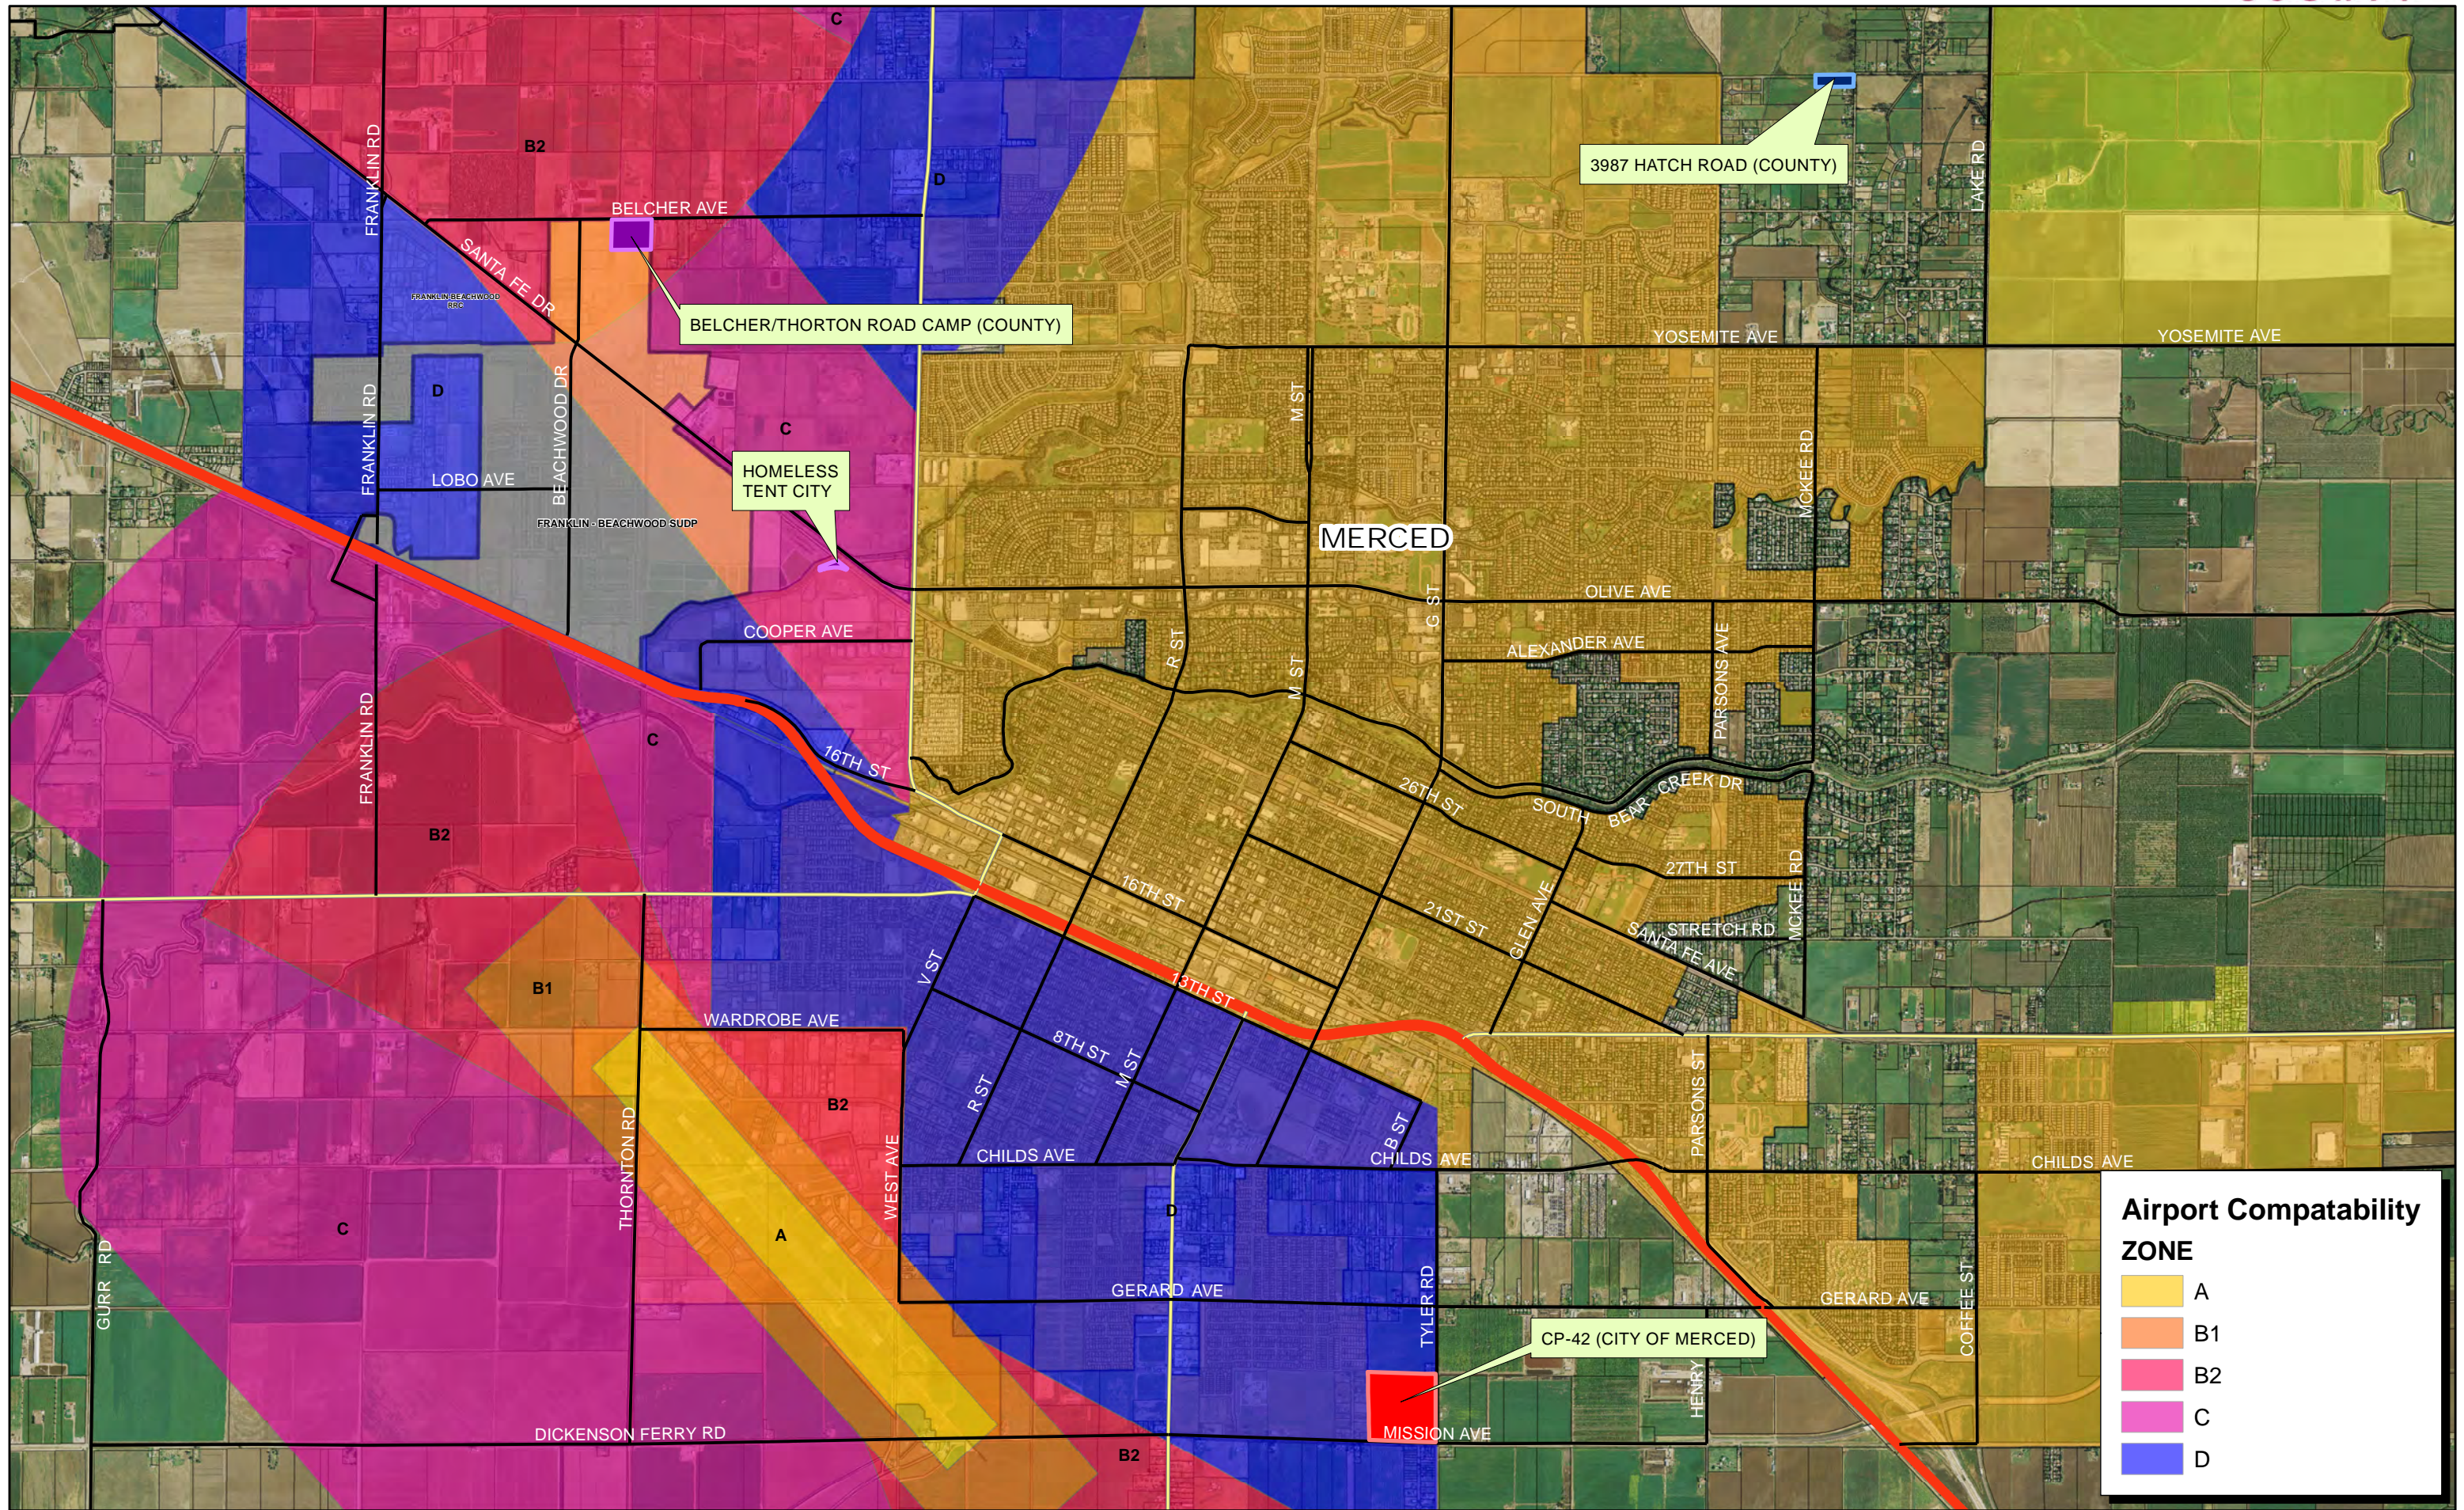

Homeless Pilot Project - ALUC

Airport Compatability ZONE

	A
	B1
	B2
	C
	D