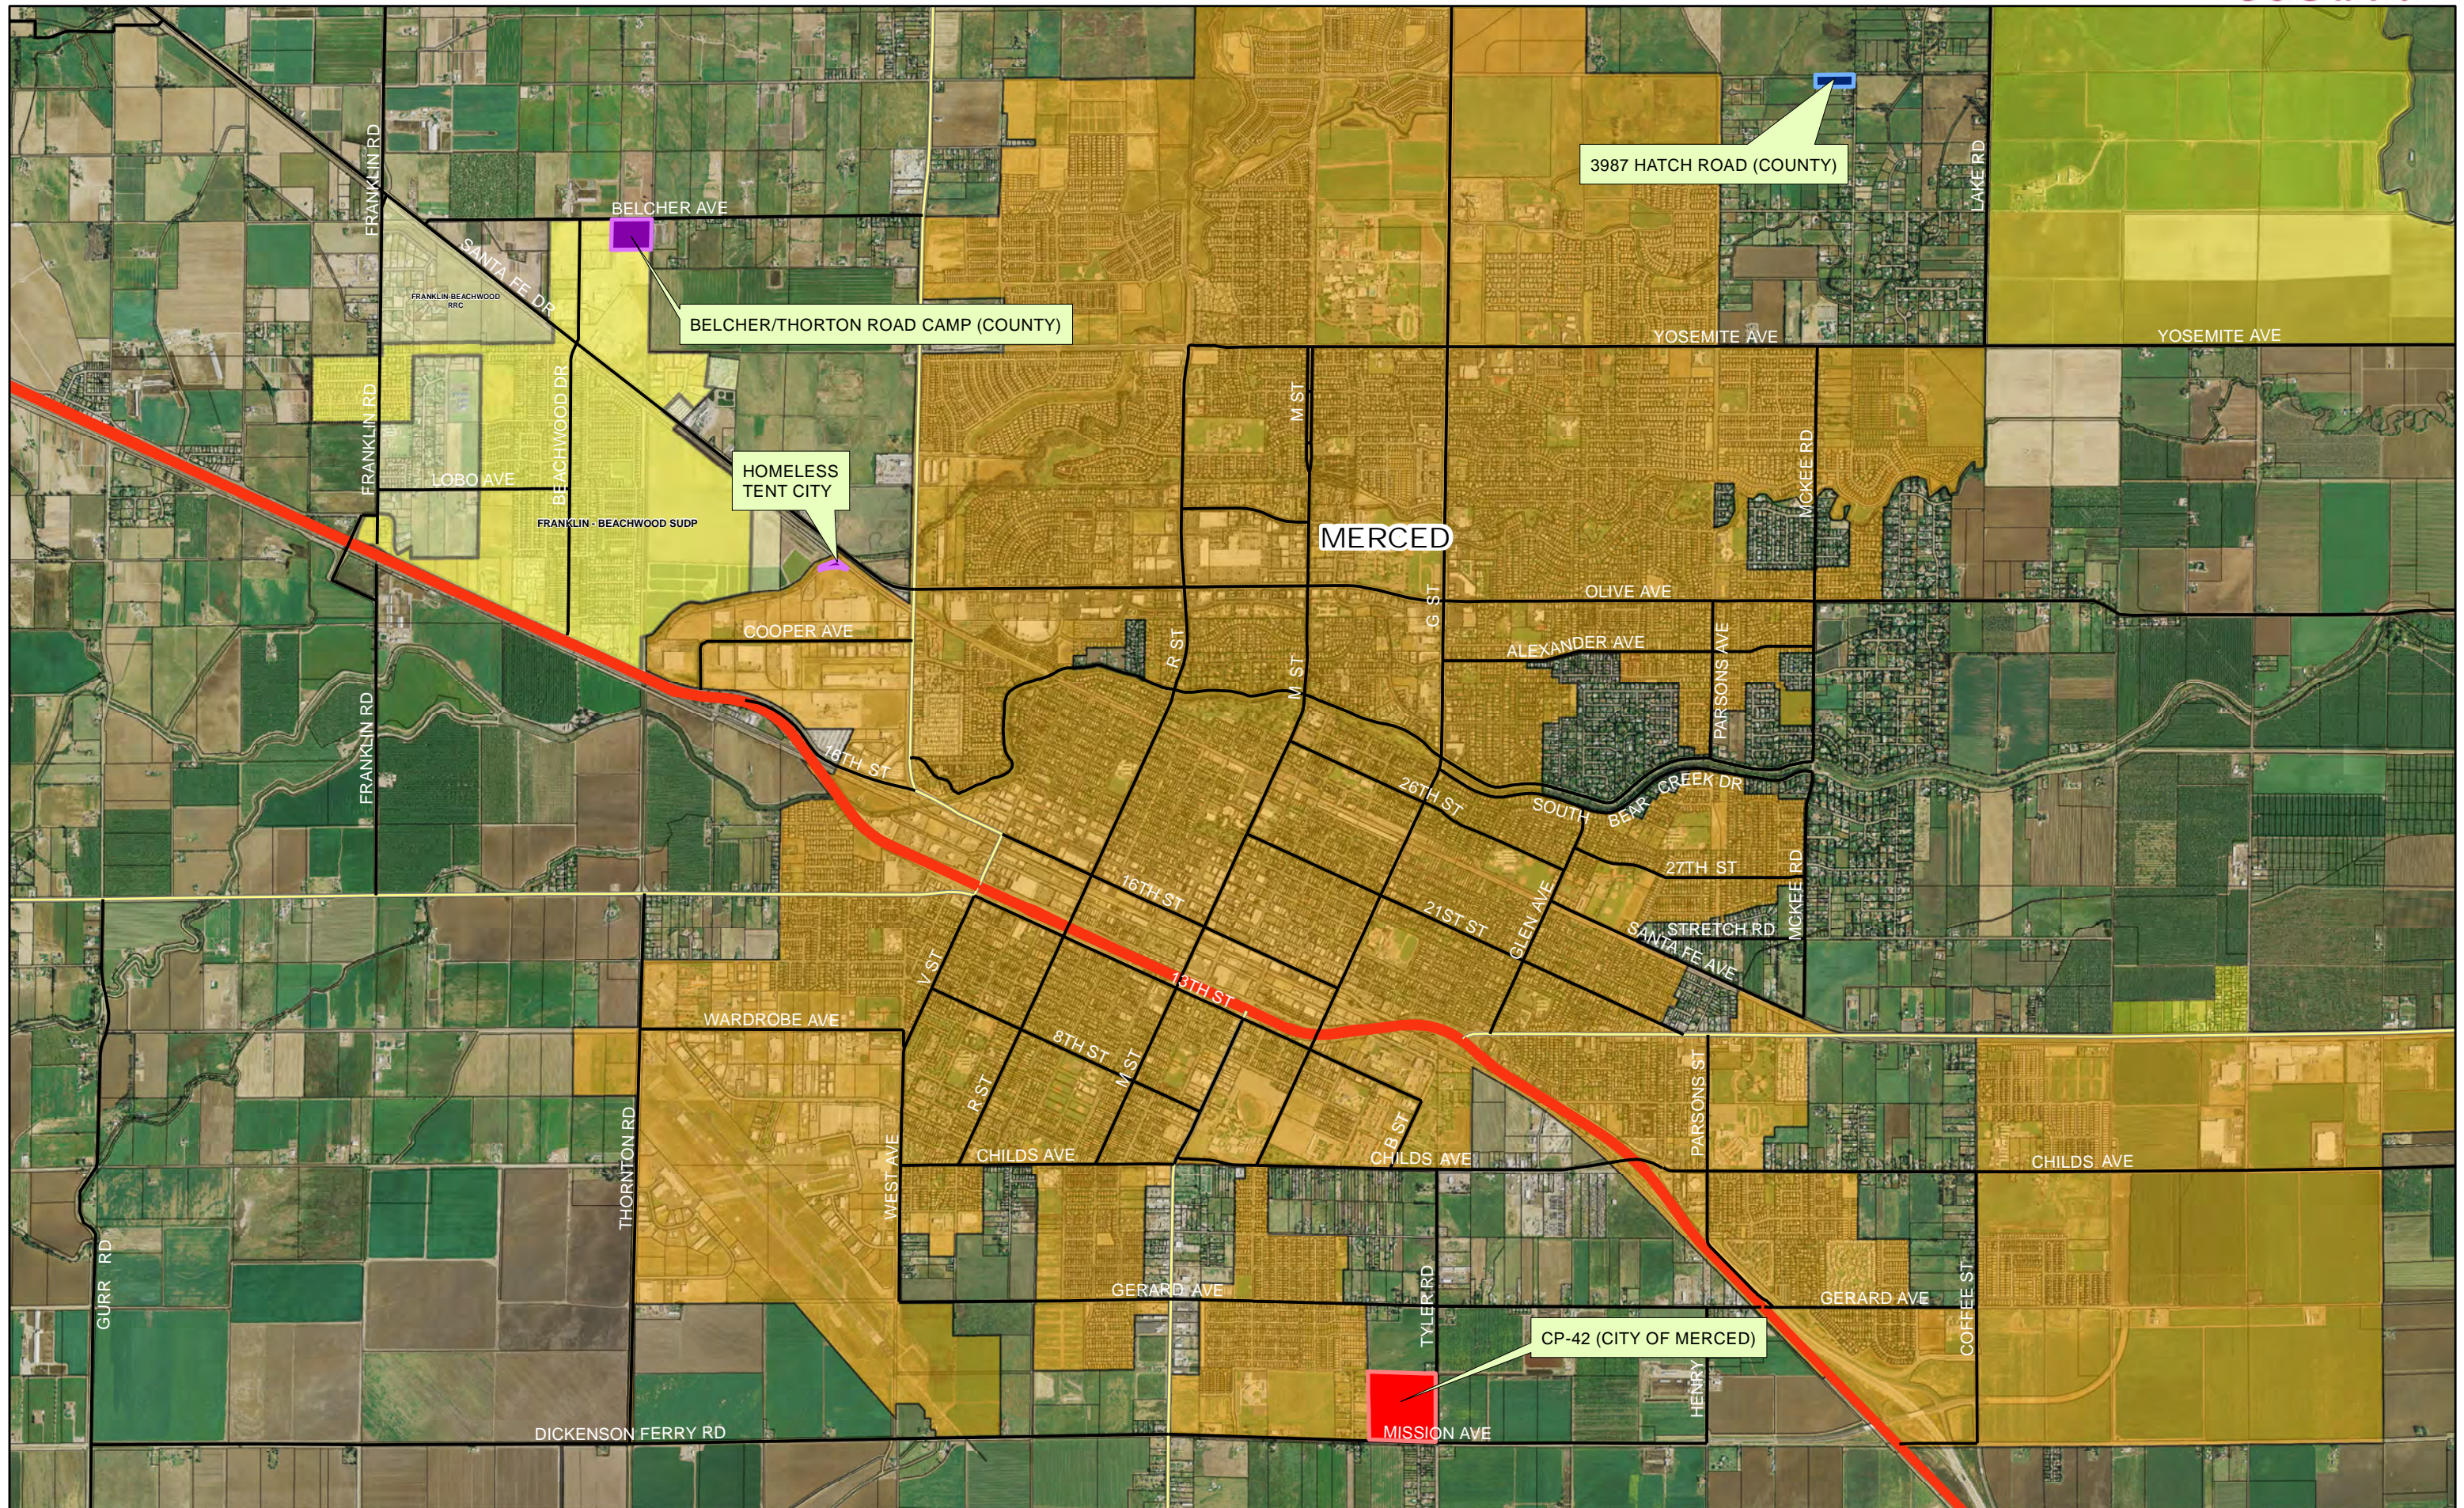

# Homeless Pilot Project

BELCHER/THORTON ROAD CAMP (COUNTY)

HOMELESS TENT CITY

3987 HATCH ROAD (COUNTY)

CP-42 (CITY OF MERCED)

MERCED